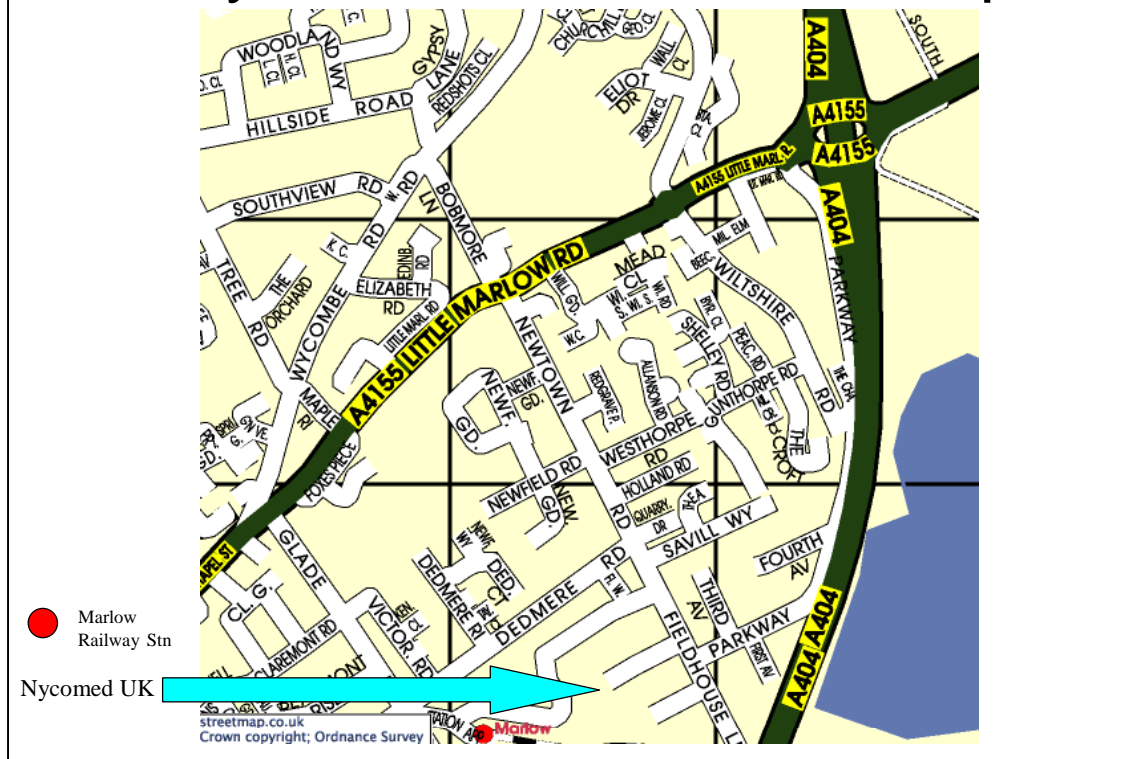

Nycomed UK Location Map

Direction to Nycomed UK – Marlow, Buckinghamshire

From the M40

Leave the M40 at Junction 4 and head down the A404 Marlow Bypass towards Maidenhead. Leave at the 1st exit to A4155. At the top of the slip road take the 3rd exit to Marlow. At the mini roundabout take the left hand exit into Parkway. Follow this road and at the end turn right. Take the 1st turning on the left. As this road begins to bear right you will see the entrance to the Nycomed car park on the left.

From the M4

Leave the M4 Junction 8/9 and head up the A404(M) becomes (A404) signposted Oxford M40. Leave at the Marlow exit. At the top of the slip road take the 1st exit to Marlow. At the mini roundabout take the left hand exit into Parkway. Follow this road, at the end turn right. Take the 1st turning on the left. As this road begins to bear right you will see the entrance to the Nycomed car park on the left.